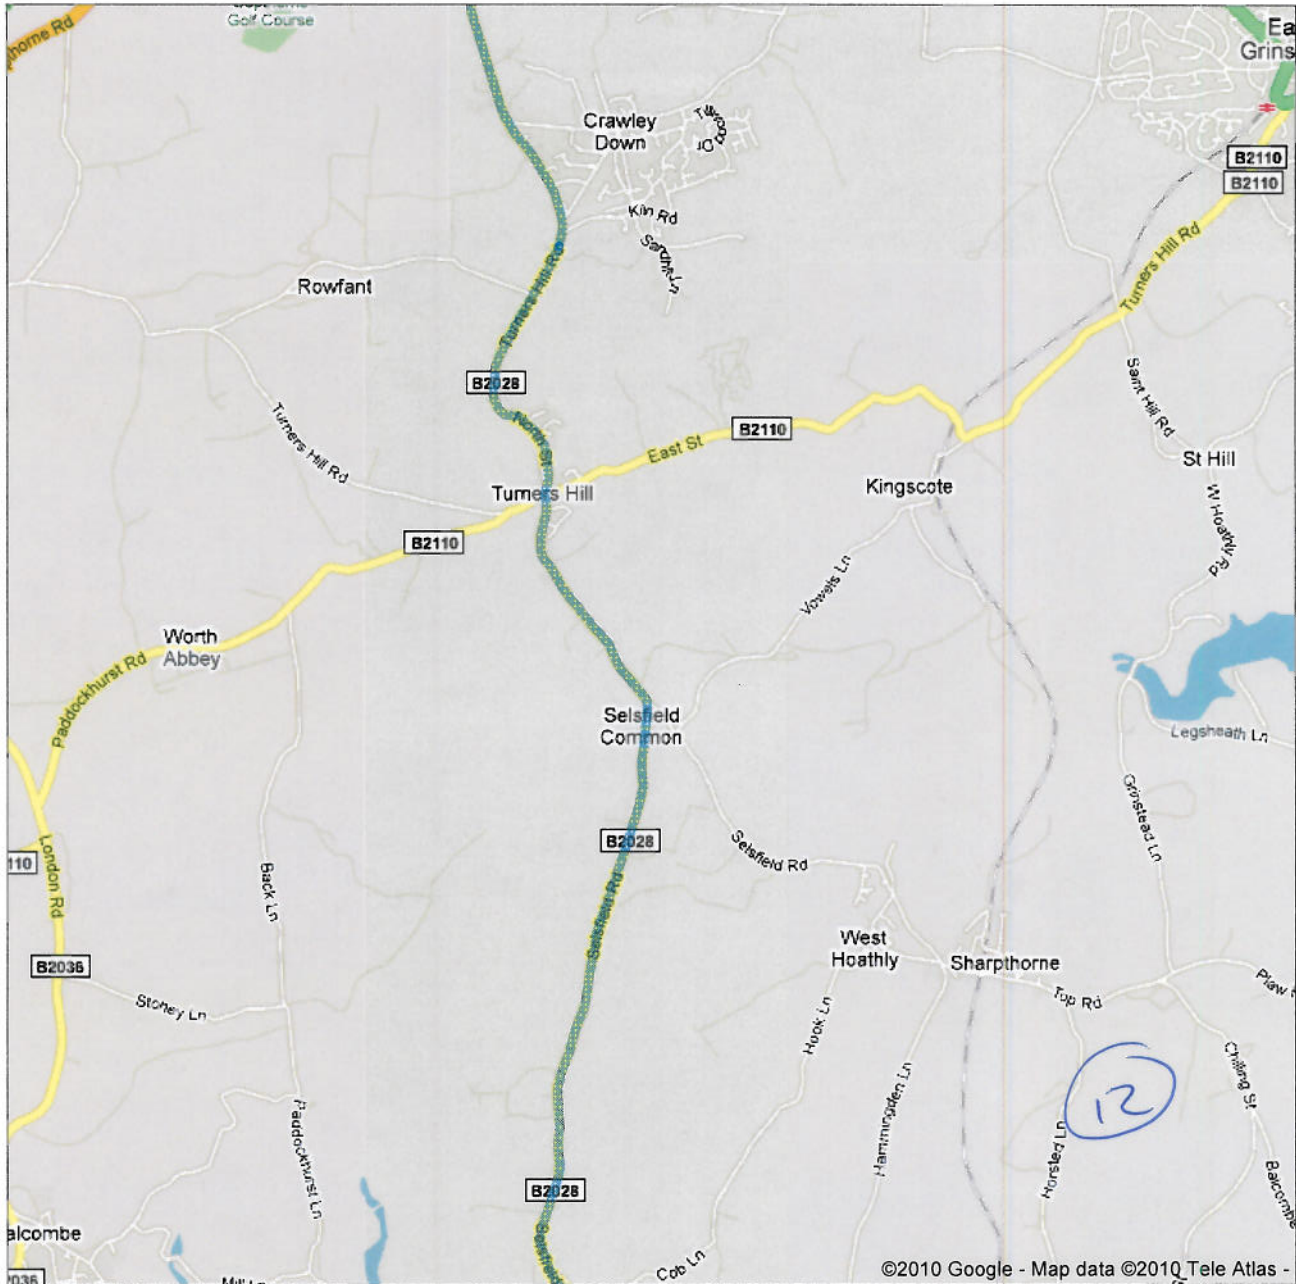

Directions to B2116/Keymer Rd
77.2 mi – about 2 hours 40 mins

Directions to B2116/Keymer Rd
77.2 mi – about 2 hours 40 mins

Directions to B2116/Keymer Rd
77.2 mi – about 2 hours 40 mins

Directions to B2116/Keymer Rd
77.2 mi – about 2 hours 40 mins

©2010 Google - Map data ©2010 Tele Atlas -

Directions to B2116/Keymer Rd
77.2 mi – about 2 hours 40 mins

Directions to B2116/Keymer Rd
77.2 mi – about 2 hours 40 mins

Directions to B2116/Keymer Rd
77.2 mi – about 2 hours 40 mins

Directions to B2116/Keymer Rd
77.2 mi – about 2 hours 40 mins

©2010 Google - Map data ©2010 Tele Atlas -

Directions to B2116/Keymer Rd
77.2 mi – about 2 hours 40 mins

Directions to B2116/Keymer Rd
77.2 mi – about 2 hours 40 mins

Directions to B2116/Keymer Rd
77.2 mi – about 2 hours 40 mins

Directions to B2116/Keymer Rd
77.2 mi – about 2 hours 40 mins

Directions to B2116/Keymer Rd
77.2 mi – about 2 hours 40 mins

©2010 Google - Map data ©2010 Tele Atlas -