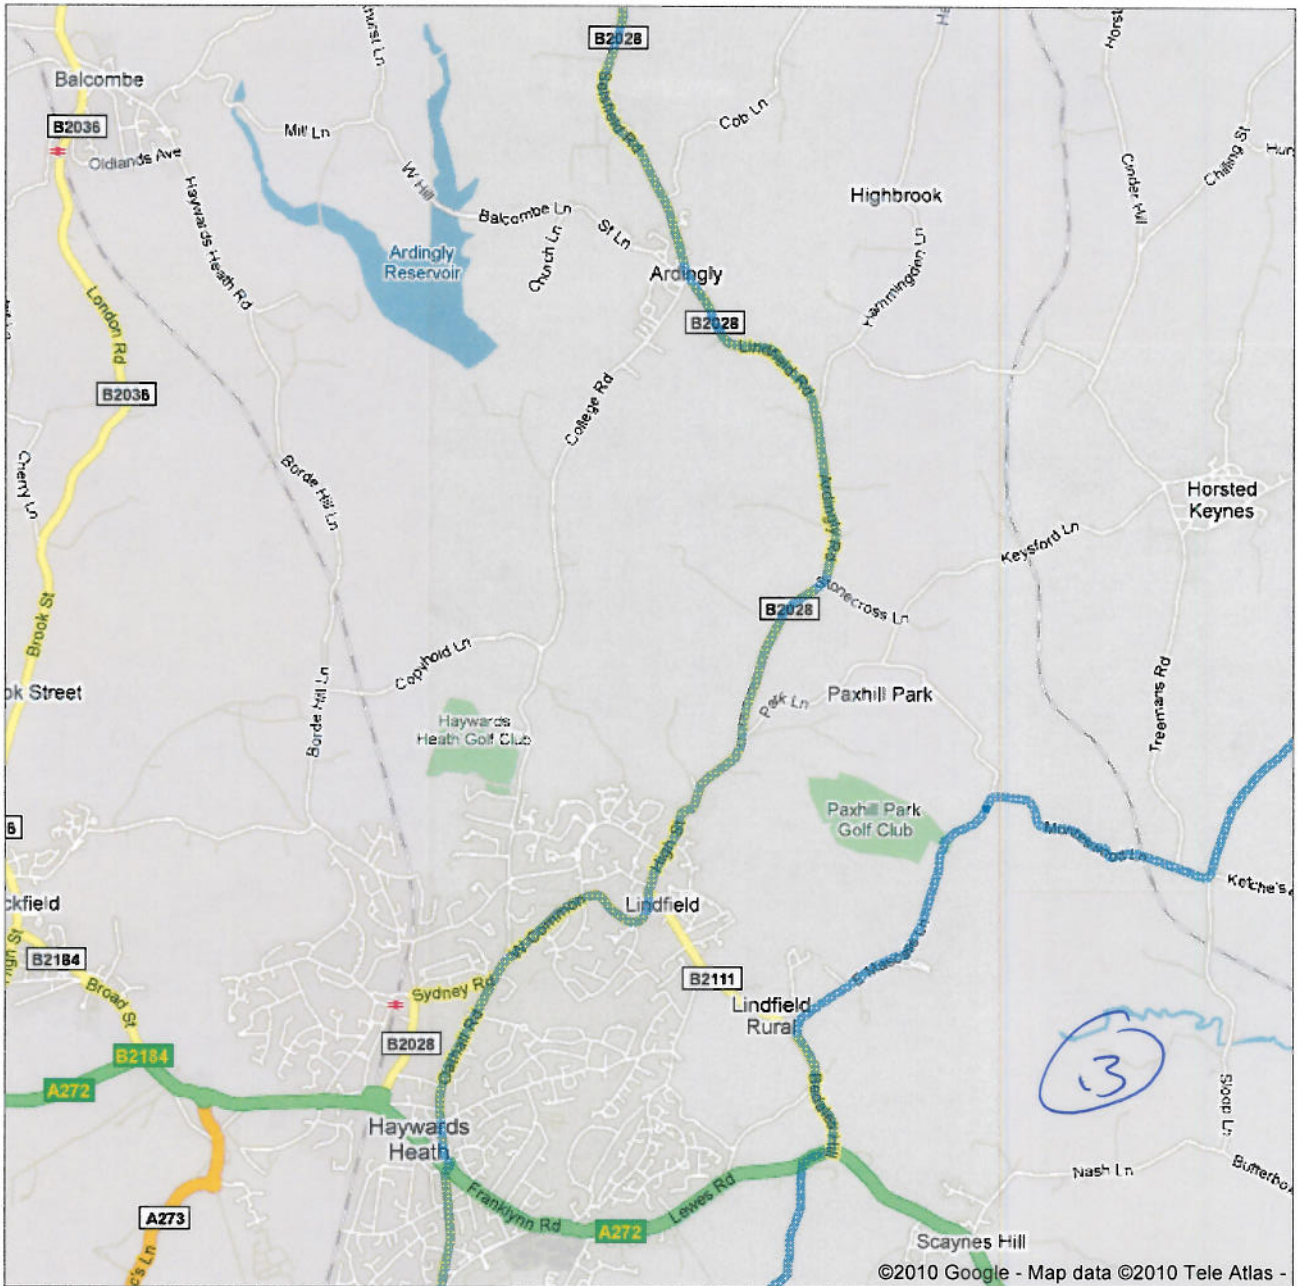

Directions to B2116/Keymer Rd
77.2 mi – about 2 hours 40 mins

Directions to B2116/Keymer Rd
77.2 mi – about 2 hours 40 mins

Directions to B2116/Keymer Rd
77.2 mi – about 2 hours 40 mins

Directions to B2116/Keymer Rd
77.2 mi – about 2 hours 40 mins

©2010 Google - Map data ©2010 Tele Atlas -

Directions to B2116/Keymer Rd
77.2 mi – about 2 hours 40 mins

Directions to B2116/Keymer Rd
77.2 mi – about 2 hours 40 mins

Directions to B2116/Keymer Rd
77.2 mi – about 2 hours 40 mins

Directions to B2116/Keymer Rd
77.2 mi – about 2 hours 40 mins

©2010 Google - Map data ©2010 Tele Atlas -

Directions to B2116/Keymer Rd
77.2 mi – about 2 hours 40 mins

Directions to B2116/Keymer Rd
77.2 mi – about 2 hours 40 mins

Directions to B2116/Keymer Rd
77.2 mi – about 2 hours 40 mins

Directions to B2116/Keymer Rd
77.2 mi – about 2 hours 40 mins

Directions to B2116/Keymer Rd
77.2 mi – about 2 hours 40 mins

©2010 Google - Map data ©2010 Tele Atlas -