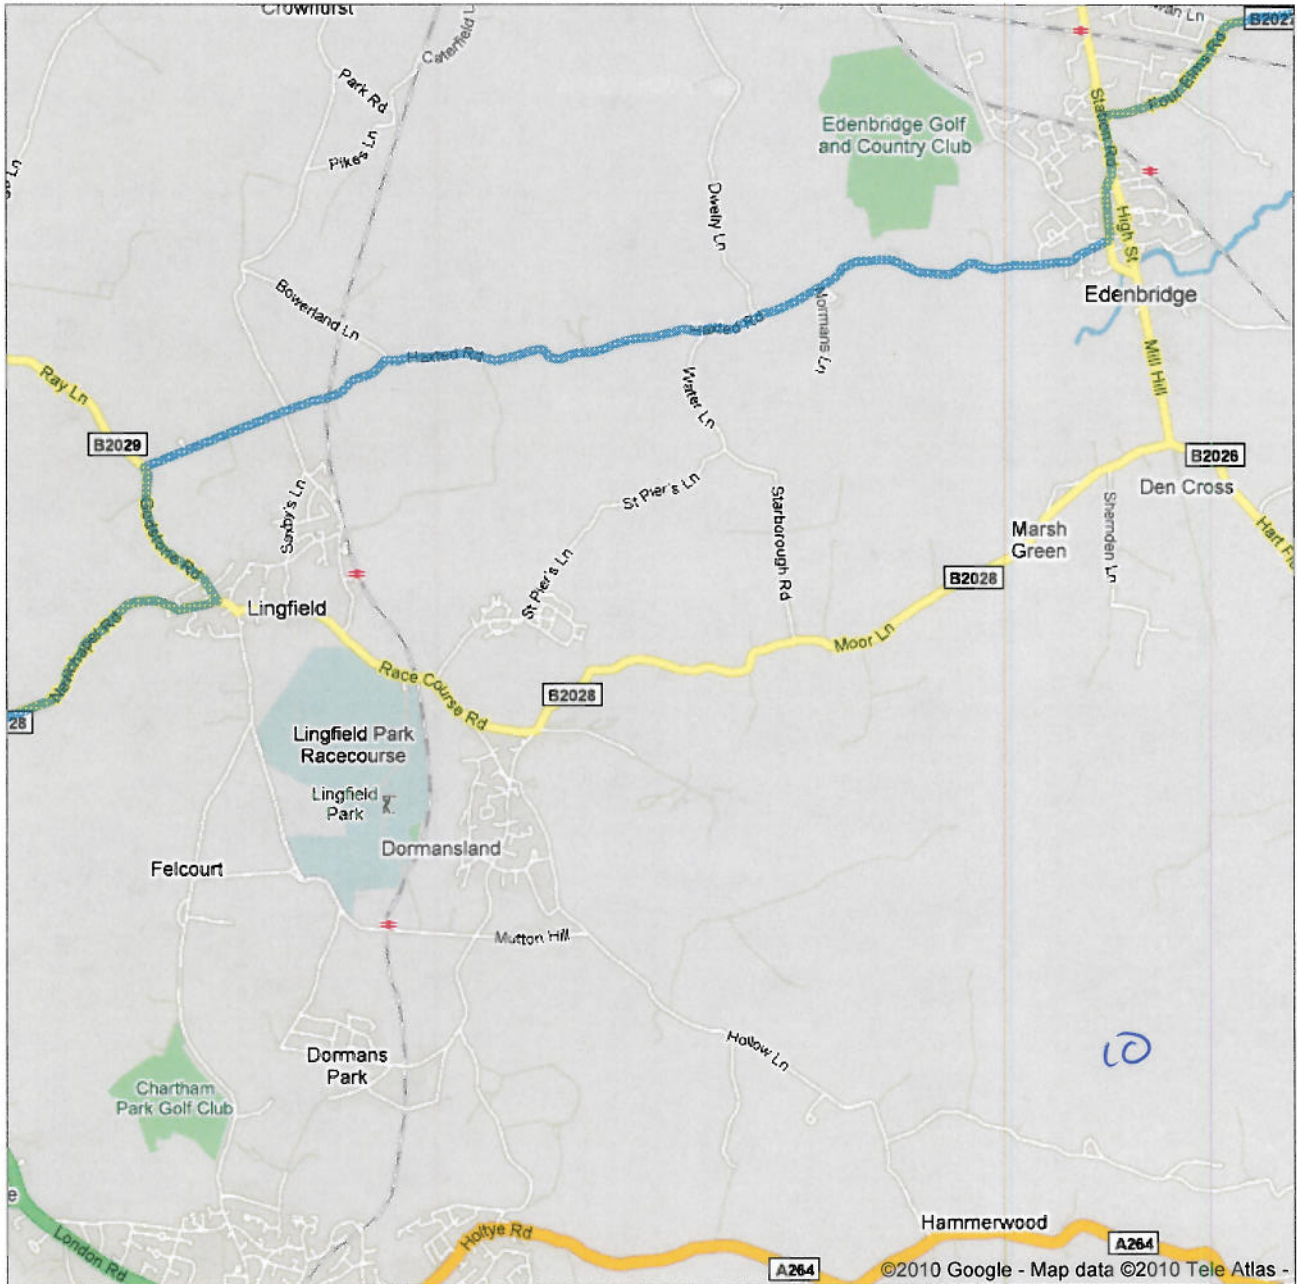

Directions to B2116/Keymer Rd
77.2 mi – about 2 hours 40 mins

Directions to B2116/Keymer Rd
77.2 mi – about 2 hours 40 mins

Directions to B2116/Keymer Rd
77.2 mi – about 2 hours 40 mins

Directions to B2116/Keymer Rd
77.2 mi – about 2 hours 40 mins

©2010 Google - Map data ©2010 Tele Atlas -

Directions to B2116/Keymer Rd
77.2 mi – about 2 hours 40 mins

Directions to B2116/Keymer Rd
77.2 mi – about 2 hours 40 mins

Directions to B2116/Keymer Rd
77.2 mi – about 2 hours 40 mins

Directions to B2116/Keymer Rd
77.2 mi – about 2 hours 40 mins

©2010 Google - Map data ©2010 Tele Atlas -

Directions to B2116/Keymer Rd
77.2 mi – about 2 hours 40 mins

Directions to B2116/Keymer Rd
77.2 mi – about 2 hours 40 mins

Directions to B2116/Keymer Rd
77.2 mi – about 2 hours 40 mins

Directions to B2116/Keymer Rd
77.2 mi – about 2 hours 40 mins

Directions to B2116/Keymer Rd
77.2 mi – about 2 hours 40 mins

©2010 Google - Map data ©2010 Tele Atlas -