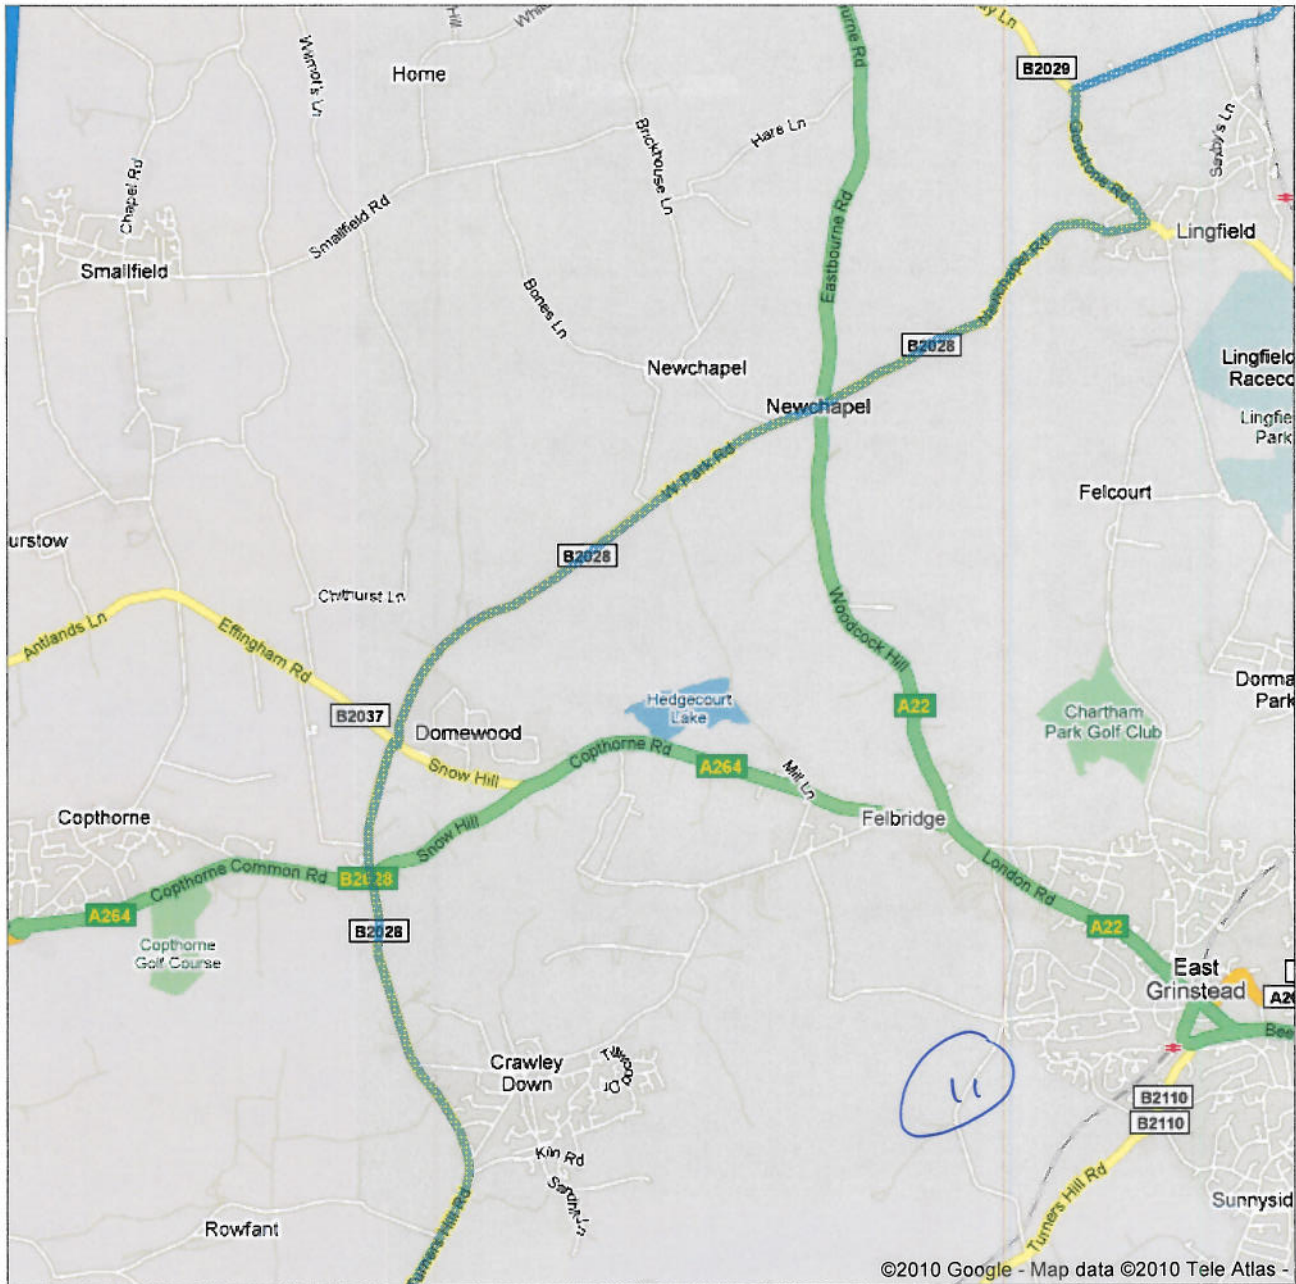

Directions to B2116/Keymer Rd
77.2 mi – about 2 hours 40 mins

Directions to B2116/Keymer Rd
77.2 mi – about 2 hours 40 mins

Directions to B2116/Keymer Rd
77.2 mi – about 2 hours 40 mins

Directions to B2116/Keymer Rd
77.2 mi – about 2 hours 40 mins

©2010 Google - Map data ©2010 Tele Atlas -

Directions to B2116/Keymer Rd
77.2 mi – about 2 hours 40 mins

Directions to B2116/Keymer Rd
77.2 mi – about 2 hours 40 mins

Directions to B2116/Keymer Rd
77.2 mi – about 2 hours 40 mins

Directions to B2116/Keymer Rd
77.2 mi – about 2 hours 40 mins

©2010 Google - Map data ©2010 Tele Atlas -

Directions to B2116/Keymer Rd
77.2 mi – about 2 hours 40 mins

Directions to B2116/Keymer Rd
77.2 mi – about 2 hours 40 mins

Directions to B2116/Keymer Rd
77.2 mi – about 2 hours 40 mins

Directions to B2116/Keymer Rd
77.2 mi – about 2 hours 40 mins

Directions to B2116/Keymer Rd
77.2 mi – about 2 hours 40 mins

©2010 Google - Map data ©2010 Tele Atlas -