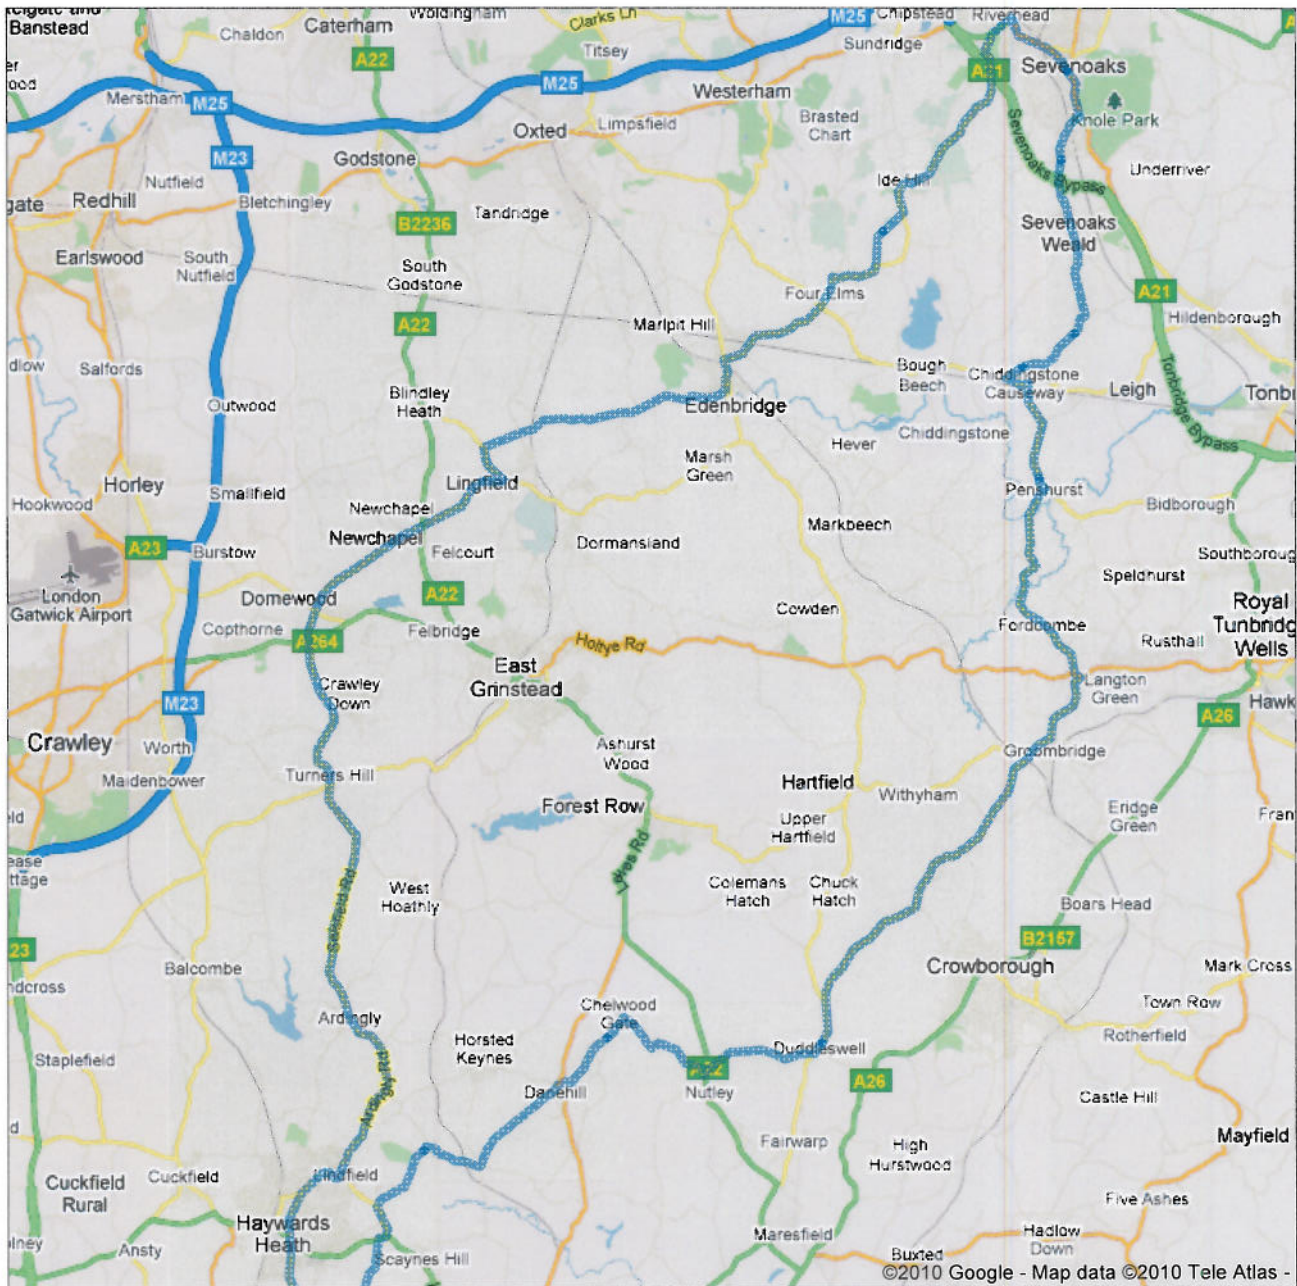

Directions to B2116/Keymer Rd
77.2 mi – about 2 hours 40 mins

Directions to B2116/Keymer Rd
77.2 mi – about 2 hours 40 mins

Directions to B2116/Keymer Rd
77.2 mi – about 2 hours 40 mins

Directions to B2116/Keymer Rd
77.2 mi – about 2 hours 40 mins

©2010 Google - Map data ©2010 Tele Atlas -

Directions to B2116/Keymer Rd
77.2 mi – about 2 hours 40 mins

Directions to B2116/Keymer Rd
77.2 mi – about 2 hours 40 mins

Directions to B2116/Keymer Rd
77.2 mi – about 2 hours 40 mins

Directions to B2116/Keymer Rd
77.2 mi – about 2 hours 40 mins

©2010 Google - Map data ©2010 Tele Atlas -

Directions to B2116/Keymer Rd
77.2 mi – about 2 hours 40 mins

Directions to B2116/Keymer Rd
77.2 mi – about 2 hours 40 mins

Directions to B2116/Keymer Rd
77.2 mi – about 2 hours 40 mins

Directions to B2116/Keymer Rd
77.2 mi – about 2 hours 40 mins

Directions to B2116/Keymer Rd
77.2 mi – about 2 hours 40 mins

©2010 Google - Map data ©2010 Tele Atlas -