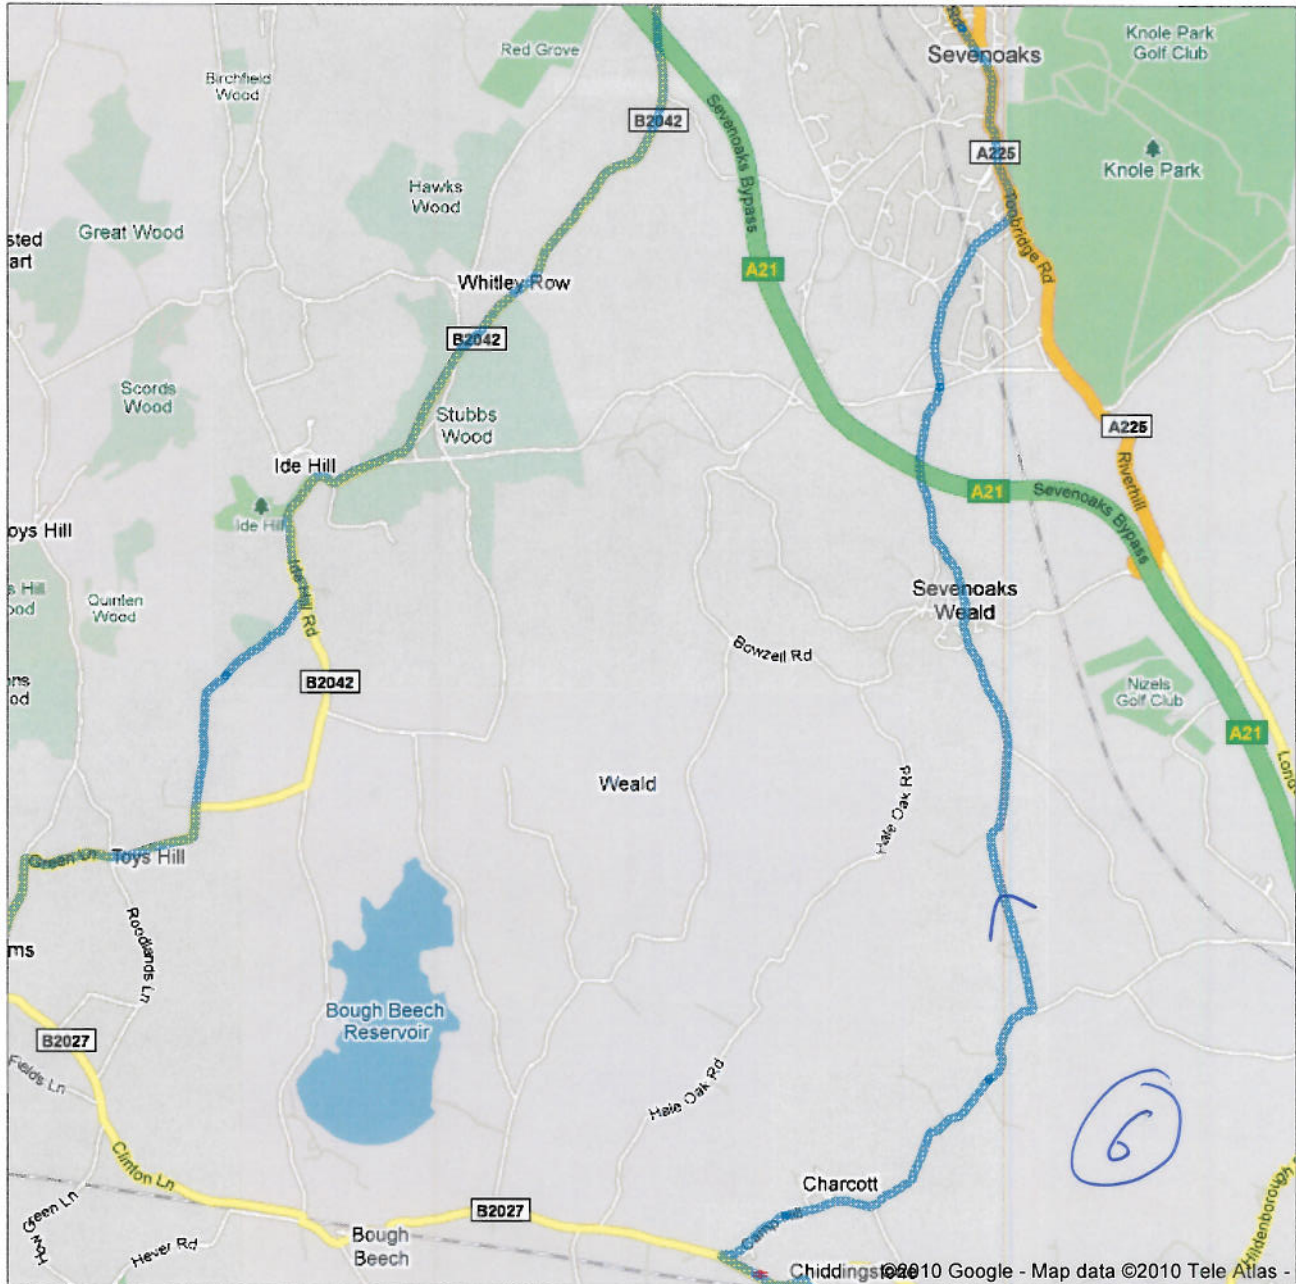

Directions to B2116/Keymer Rd
77.2 mi – about 2 hours 40 mins

Directions to B2116/Keymer Rd
77.2 mi – about 2 hours 40 mins

Directions to B2116/Keymer Rd
77.2 mi – about 2 hours 40 mins

Directions to B2116/Keymer Rd
77.2 mi – about 2 hours 40 mins

©2010 Google - Map data ©2010 Tele Atlas -

Directions to B2116/Keymer Rd
77.2 mi – about 2 hours 40 mins

Directions to B2116/Keymer Rd
77.2 mi – about 2 hours 40 mins

Directions to B2116/Keymer Rd
77.2 mi – about 2 hours 40 mins

Directions to B2116/Keymer Rd
77.2 mi – about 2 hours 40 mins

©2010 Google - Map data ©2010 Tele Atlas -

Directions to B2116/Keymer Rd
77.2 mi – about 2 hours 40 mins

Directions to B2116/Keymer Rd
77.2 mi – about 2 hours 40 mins

Directions to B2116/Keymer Rd
77.2 mi – about 2 hours 40 mins

Directions to B2116/Keymer Rd
77.2 mi – about 2 hours 40 mins

Directions to B2116/Keymer Rd
77.2 mi – about 2 hours 40 mins

©2010 Google - Map data ©2010 Tele Atlas -