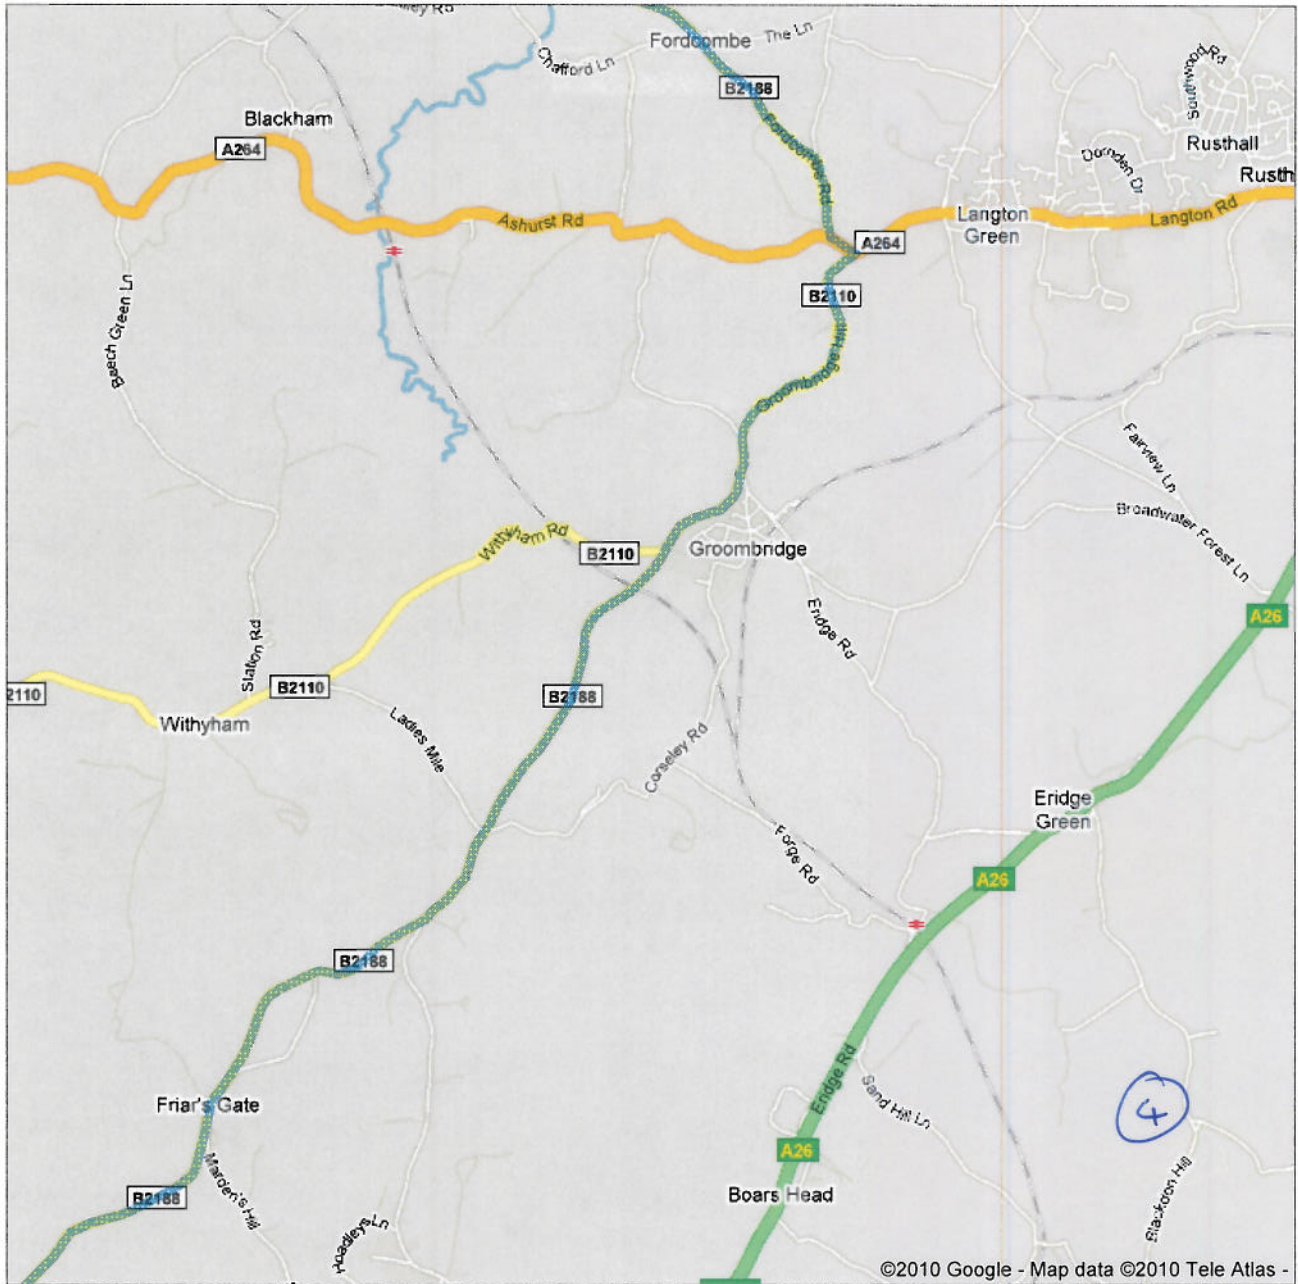

Directions to B2116/Keymer Rd
77.2 mi – about 2 hours 40 mins

Directions to B2116/Keymer Rd
77.2 mi – about 2 hours 40 mins

Directions to B2116/Keymer Rd
77.2 mi – about 2 hours 40 mins

Directions to B2116/Keymer Rd
77.2 mi – about 2 hours 40 mins

©2010 Google - Map data ©2010 Tele Atlas -

Directions to B2116/Keymer Rd
77.2 mi – about 2 hours 40 mins

Directions to B2116/Keymer Rd
77.2 mi – about 2 hours 40 mins

Directions to B2116/Keymer Rd
77.2 mi – about 2 hours 40 mins

Directions to B2116/Keymer Rd
77.2 mi – about 2 hours 40 mins

©2010 Google - Map data ©2010 Tele Atlas -

Directions to B2116/Keymer Rd
77.2 mi – about 2 hours 40 mins

Directions to B2116/Keymer Rd
77.2 mi – about 2 hours 40 mins

Directions to B2116/Keymer Rd
77.2 mi – about 2 hours 40 mins

Directions to B2116/Keymer Rd
77.2 mi – about 2 hours 40 mins

Directions to B2116/Keymer Rd
77.2 mi – about 2 hours 40 mins

©2010 Google - Map data ©2010 Tele Atlas -