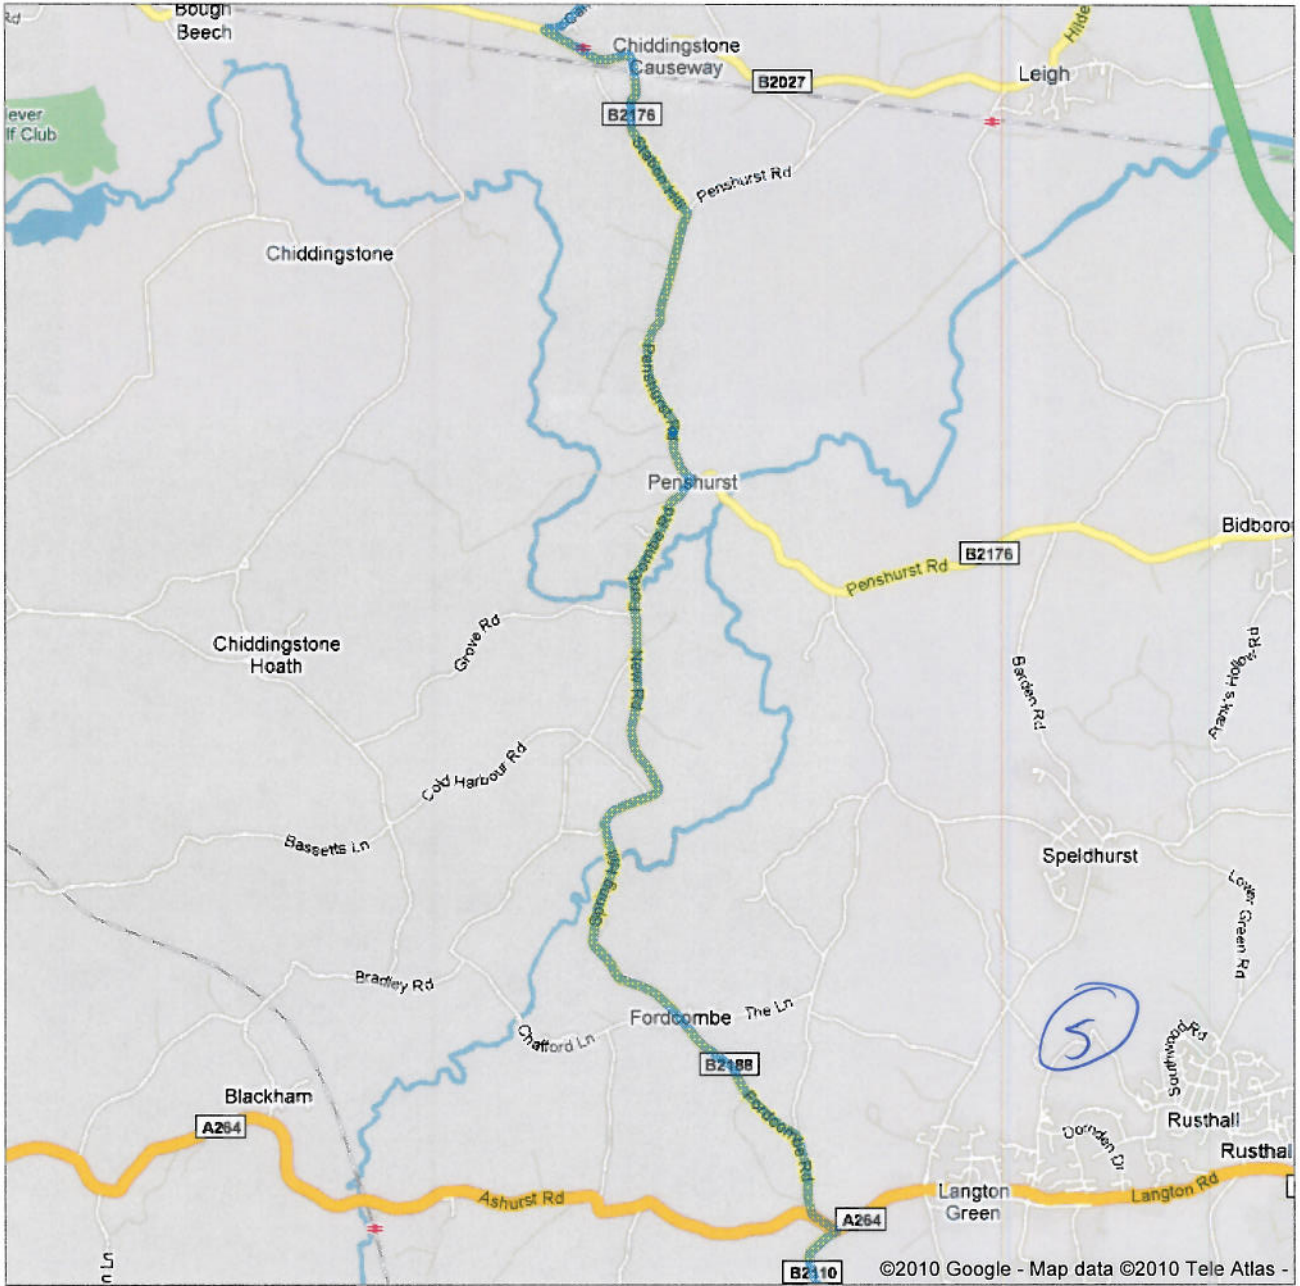

Directions to B2116/Keymer Rd
77.2 mi – about 2 hours 40 mins

Directions to B2116/Keymer Rd
77.2 mi – about 2 hours 40 mins

Directions to B2116/Keymer Rd
77.2 mi – about 2 hours 40 mins

Directions to B2116/Keymer Rd
77.2 mi – about 2 hours 40 mins

©2010 Google - Map data ©2010 Tele Atlas -

Directions to B2116/Keymer Rd
77.2 mi – about 2 hours 40 mins

Directions to B2116/Keymer Rd
77.2 mi – about 2 hours 40 mins

Directions to B2116/Keymer Rd
77.2 mi – about 2 hours 40 mins

Directions to B2116/Keymer Rd
77.2 mi – about 2 hours 40 mins

©2010 Google - Map data ©2010 Tele Atlas -

Directions to B2116/Keymer Rd
77.2 mi – about 2 hours 40 mins

Directions to B2116/Keymer Rd
77.2 mi – about 2 hours 40 mins

Directions to B2116/Keymer Rd
77.2 mi – about 2 hours 40 mins

Directions to B2116/Keymer Rd
77.2 mi – about 2 hours 40 mins

Directions to B2116/Keymer Rd
77.2 mi – about 2 hours 40 mins

©2010 Google - Map data ©2010 Tele Atlas -