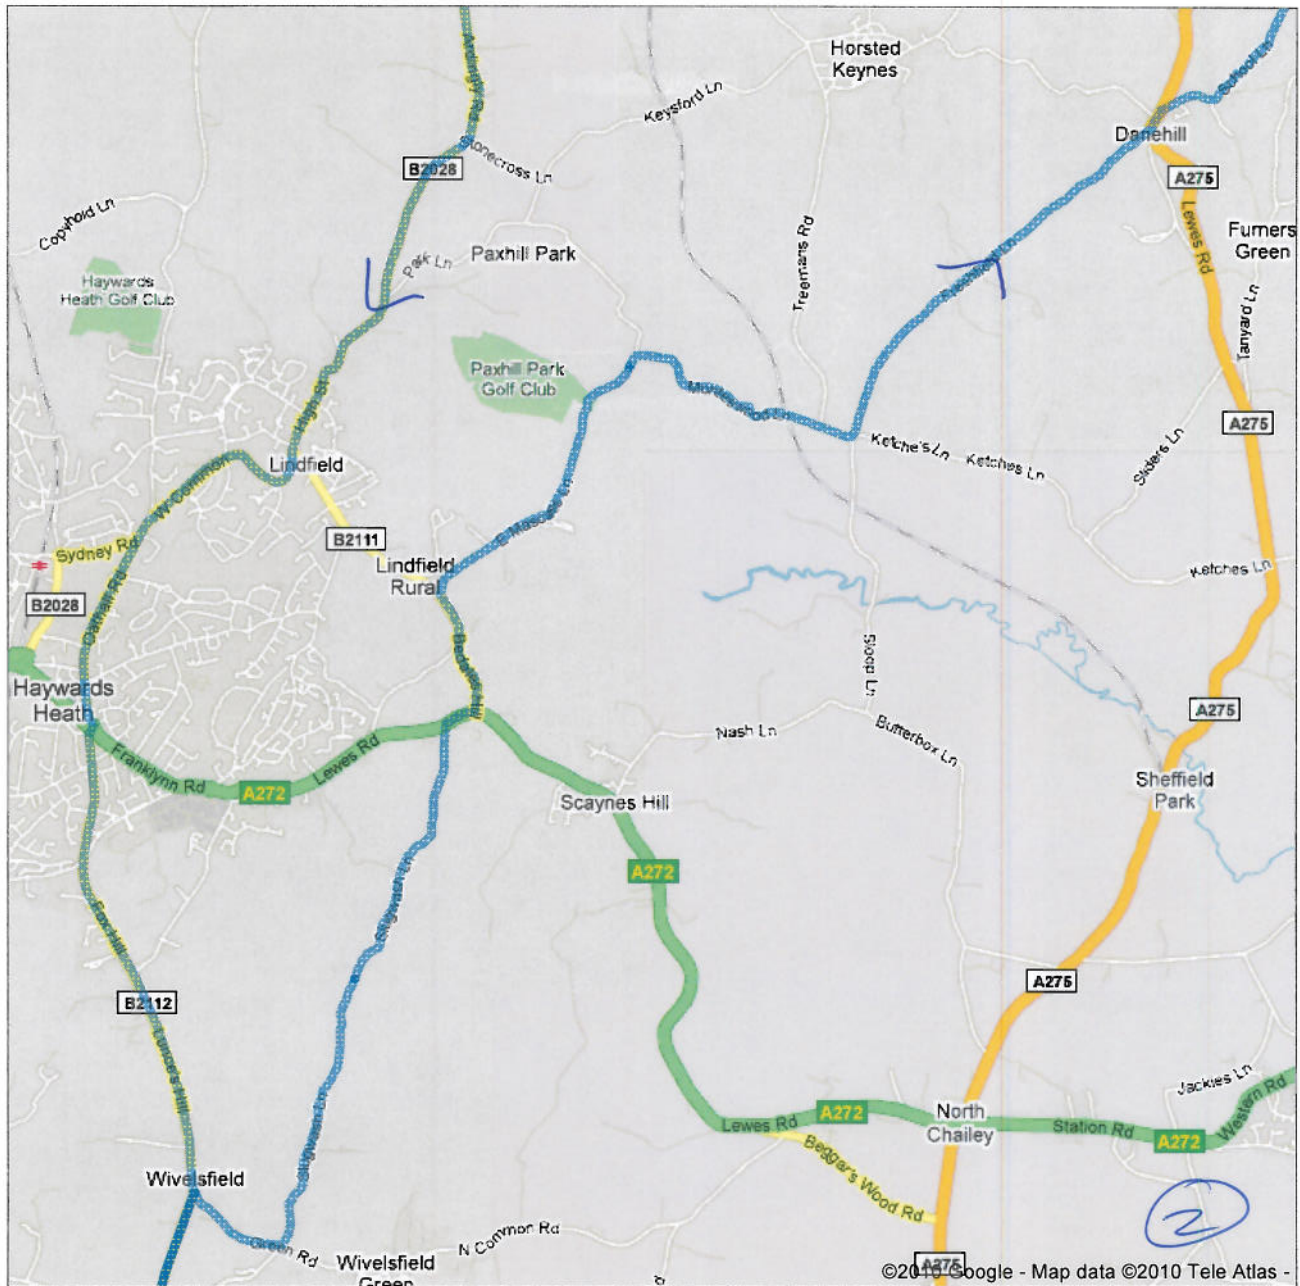

Directions to B2116/Keymer Rd
77.2 mi – about 2 hours 40 mins

Directions to B2116/Keymer Rd
77.2 mi – about 2 hours 40 mins

Directions to B2116/Keymer Rd
77.2 mi – about 2 hours 40 mins

Directions to B2116/Keymer Rd
77.2 mi – about 2 hours 40 mins

©2010 Google - Map data ©2010 Tele Atlas -

Directions to B2116/Keymer Rd
77.2 mi – about 2 hours 40 mins

Directions to B2116/Keymer Rd
77.2 mi – about 2 hours 40 mins

Directions to B2116/Keymer Rd
77.2 mi – about 2 hours 40 mins

Directions to B2116/Keymer Rd
77.2 mi – about 2 hours 40 mins

©2010 Google - Map data ©2010 Tele Atlas -

Directions to B2116/Keymer Rd
77.2 mi – about 2 hours 40 mins

Directions to B2116/Keymer Rd
77.2 mi – about 2 hours 40 mins

Directions to B2116/Keymer Rd
77.2 mi – about 2 hours 40 mins

Directions to B2116/Keymer Rd
77.2 mi – about 2 hours 40 mins

Directions to B2116/Keymer Rd
77.2 mi – about 2 hours 40 mins

©2010 Google - Map data ©2010 Tele Atlas -