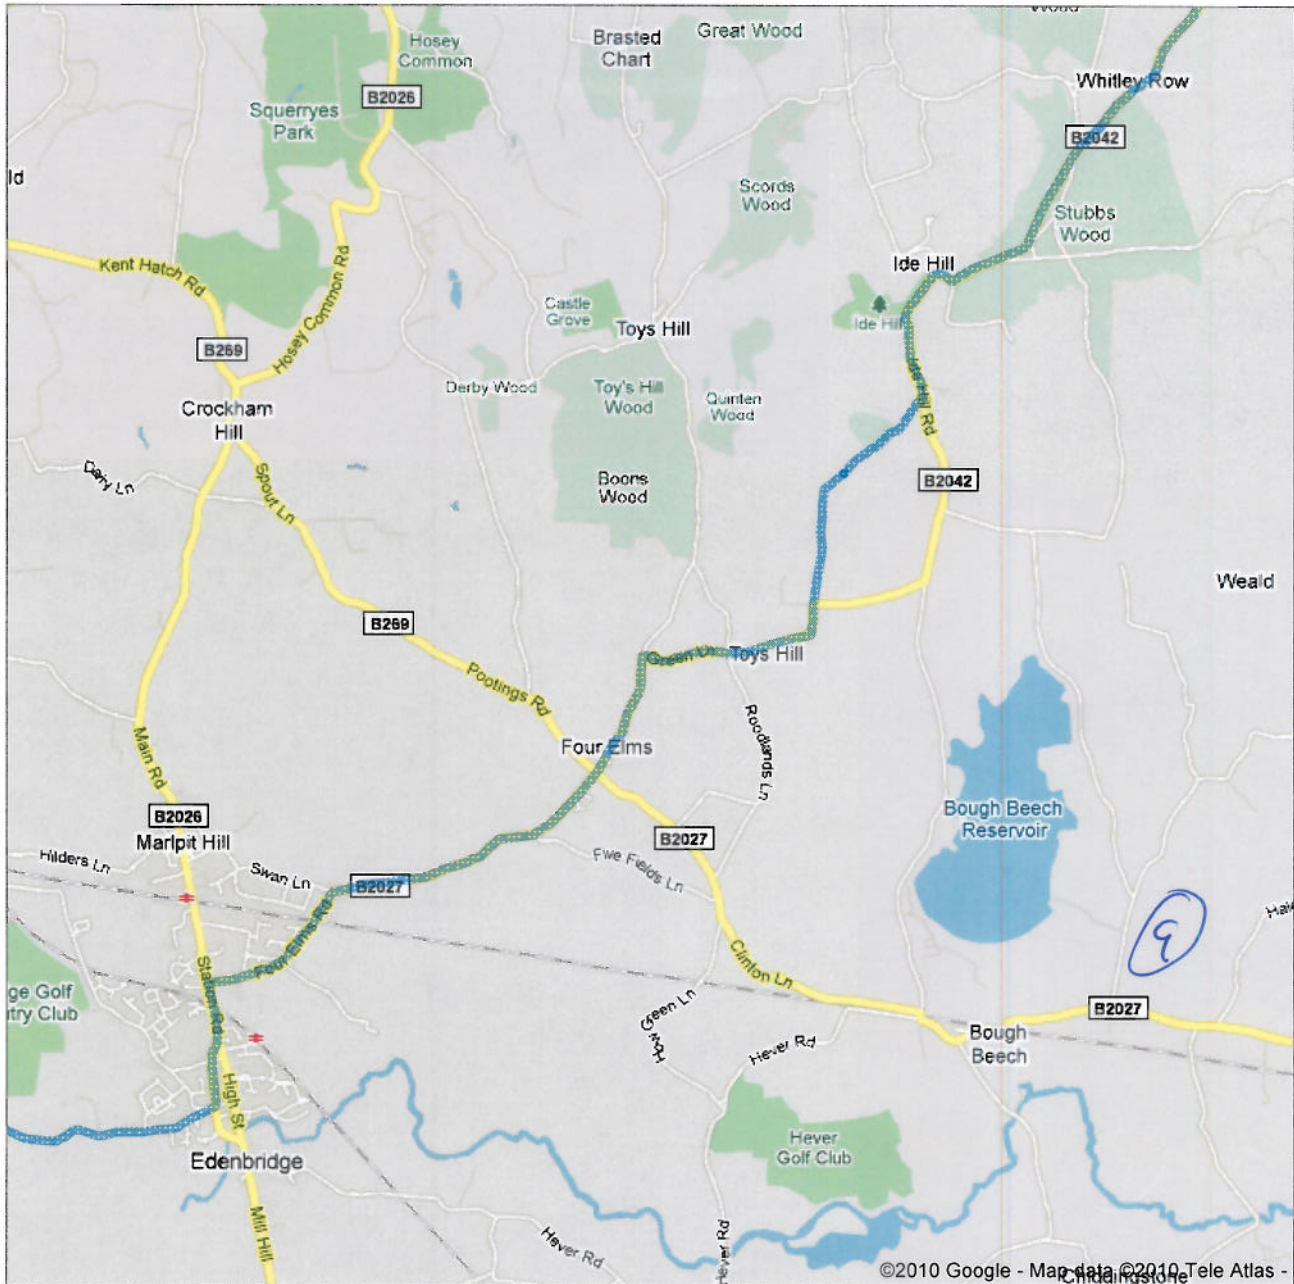

Directions to B2116/Keymer Rd
77.2 mi – about 2 hours 40 mins

Directions to B2116/Keymer Rd
77.2 mi – about 2 hours 40 mins

Directions to B2116/Keymer Rd
77.2 mi – about 2 hours 40 mins

Directions to B2116/Keymer Rd
77.2 mi – about 2 hours 40 mins

©2010 Google - Map data ©2010 Tele Atlas -

Directions to B2116/Keymer Rd
77.2 mi – about 2 hours 40 mins

Directions to B2116/Keymer Rd
77.2 mi – about 2 hours 40 mins

Directions to B2116/Keymer Rd
77.2 mi – about 2 hours 40 mins

Directions to B2116/Keymer Rd
77.2 mi – about 2 hours 40 mins

©2010 Google - Map data ©2010 Tele Atlas -

Directions to B2116/Keymer Rd
77.2 mi – about 2 hours 40 mins

Directions to B2116/Keymer Rd
77.2 mi – about 2 hours 40 mins

Directions to B2116/Keymer Rd
77.2 mi – about 2 hours 40 mins

Directions to B2116/Keymer Rd
77.2 mi – about 2 hours 40 mins

Directions to B2116/Keymer Rd
77.2 mi – about 2 hours 40 mins

©2010 Google - Map data ©2010 Tele Atlas -