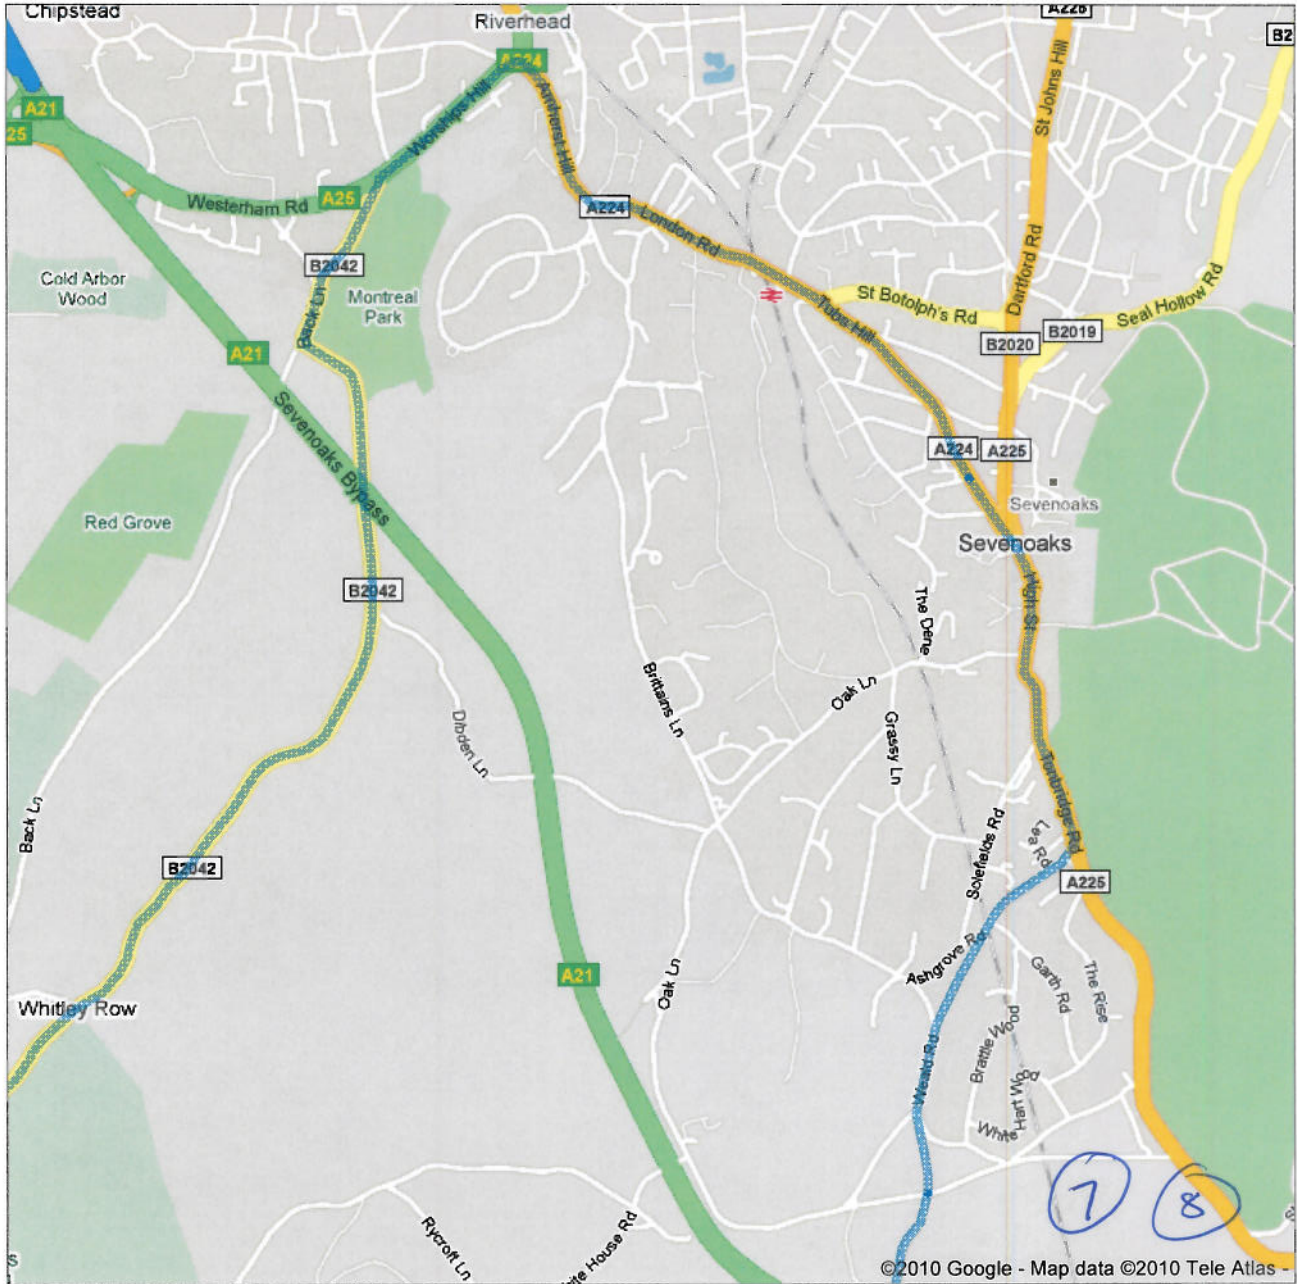

Directions to B2116/Keymer Rd
77.2 mi – about 2 hours 40 mins

Directions to B2116/Keymer Rd
77.2 mi – about 2 hours 40 mins

Directions to B2116/Keymer Rd
77.2 mi – about 2 hours 40 mins

Directions to B2116/Keymer Rd
77.2 mi – about 2 hours 40 mins

©2010 Google - Map data ©2010 Tele Atlas -

Directions to B2116/Keymer Rd
77.2 mi – about 2 hours 40 mins

Directions to B2116/Keymer Rd
77.2 mi – about 2 hours 40 mins

Directions to B2116/Keymer Rd
77.2 mi – about 2 hours 40 mins

Directions to B2116/Keymer Rd
77.2 mi – about 2 hours 40 mins

©2010 Google - Map data ©2010 Tele Atlas -

Directions to B2116/Keymer Rd
77.2 mi – about 2 hours 40 mins

Directions to B2116/Keymer Rd
77.2 mi – about 2 hours 40 mins

Directions to B2116/Keymer Rd
77.2 mi – about 2 hours 40 mins

Directions to B2116/Keymer Rd
77.2 mi – about 2 hours 40 mins

Directions to B2116/Keymer Rd
77.2 mi – about 2 hours 40 mins

©2010 Google - Map data ©2010 Tele Atlas -