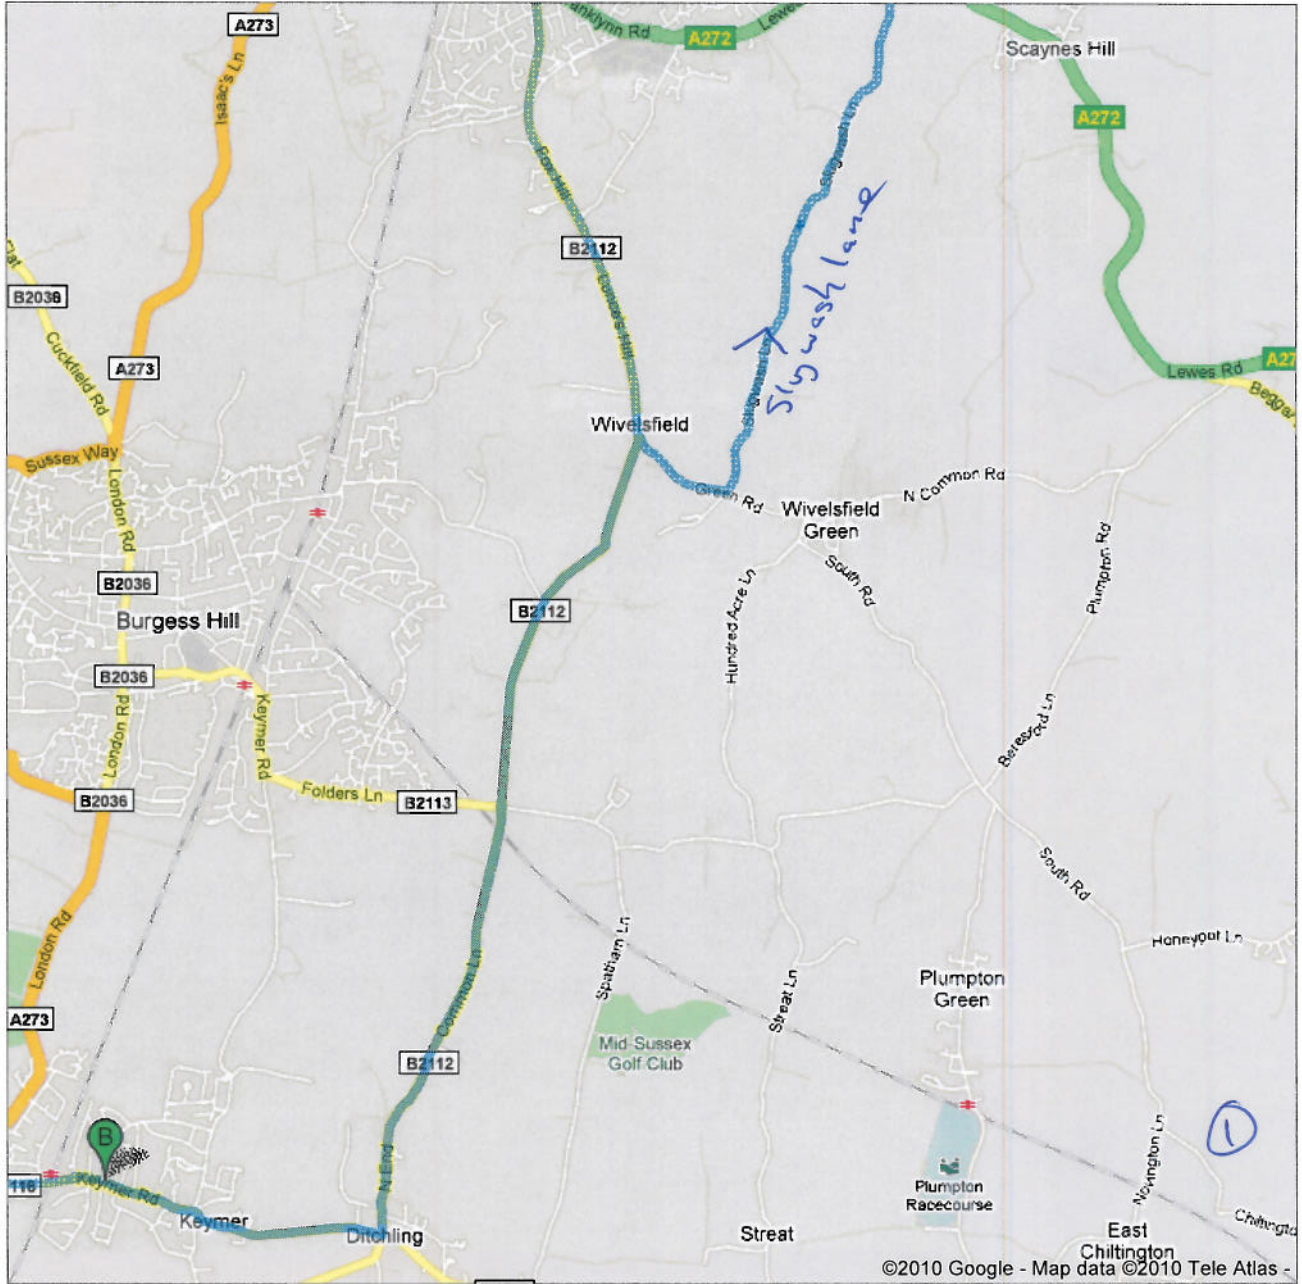

Directions to B2116/Keymer Rd
77.2 mi – about 2 hours 40 mins

Directions to B2116/Keymer Rd
77.2 mi – about 2 hours 40 mins

Directions to B2116/Keymer Rd
77.2 mi – about 2 hours 40 mins

Directions to B2116/Keymer Rd
77.2 mi – about 2 hours 40 mins

©2010 Google - Map data ©2010 Tele Atlas -

Directions to B2116/Keymer Rd
77.2 mi – about 2 hours 40 mins

Directions to B2116/Keymer Rd
77.2 mi – about 2 hours 40 mins

Directions to B2116/Keymer Rd
77.2 mi – about 2 hours 40 mins

Directions to B2116/Keymer Rd
77.2 mi – about 2 hours 40 mins

©2010 Google - Map data ©2010 Tele Atlas -

Directions to B2116/Keymer Rd
77.2 mi – about 2 hours 40 mins

Directions to B2116/Keymer Rd
77.2 mi – about 2 hours 40 mins

Directions to B2116/Keymer Rd
77.2 mi – about 2 hours 40 mins

Directions to B2116/Keymer Rd
77.2 mi – about 2 hours 40 mins

Directions to B2116/Keymer Rd
77.2 mi – about 2 hours 40 mins

©2010 Google - Map data ©2010 Tele Atlas -